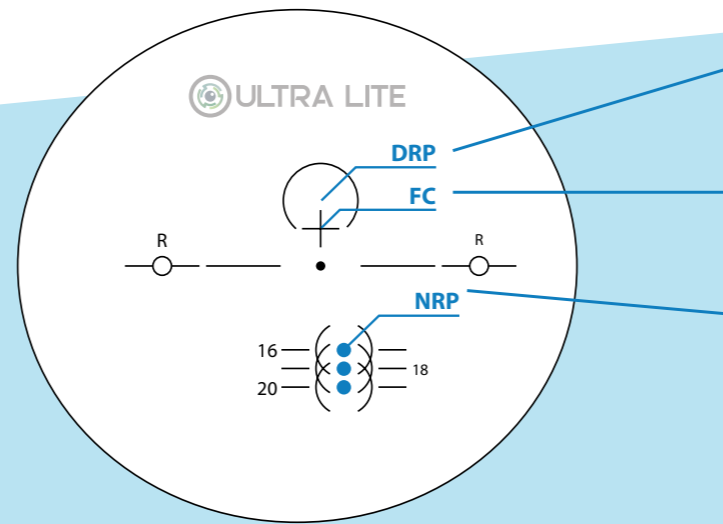

**DRP**  
**DISTANCE REFERENCE POINT**  
Reference point for far diopter measurement

**FC**  
**FITTING CROSS**  
Fitting cross position marks the pupil center position

**NRP**  
**NEAR REFERENCE POINT**  
Reference point for near diopter measurement