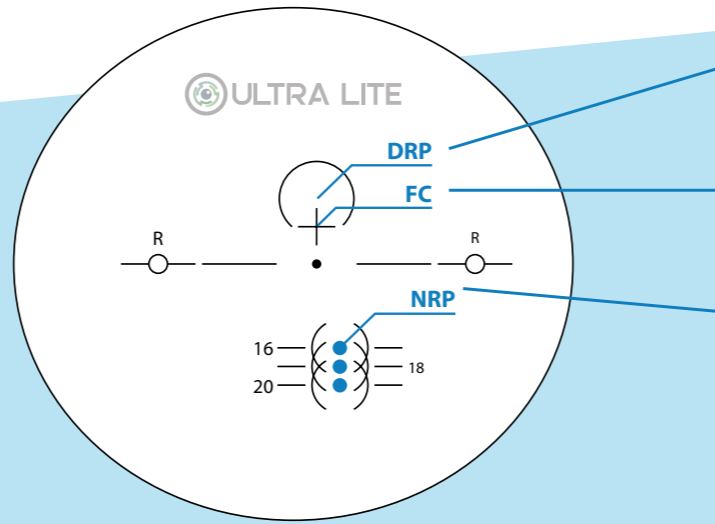

DRP
DISTANCE REFERENCE POINT
Reference point for far diopter measurement

FC
FITTING CROSS
Fitting cross position marks the pupil center position

NRP
NEAR REFERENCE POINT
Reference point for near diopter measurement

MHF'S

Minimum fitting height available in 16/18/20 mm

Our Progressive UltraLite design can be ordered with Individual parameters.

FITTING NOTE

Align the fitting cross at the pupil center. For an appropriate choice of diameter and minimum mounting height, the suitable centering charts should be used.