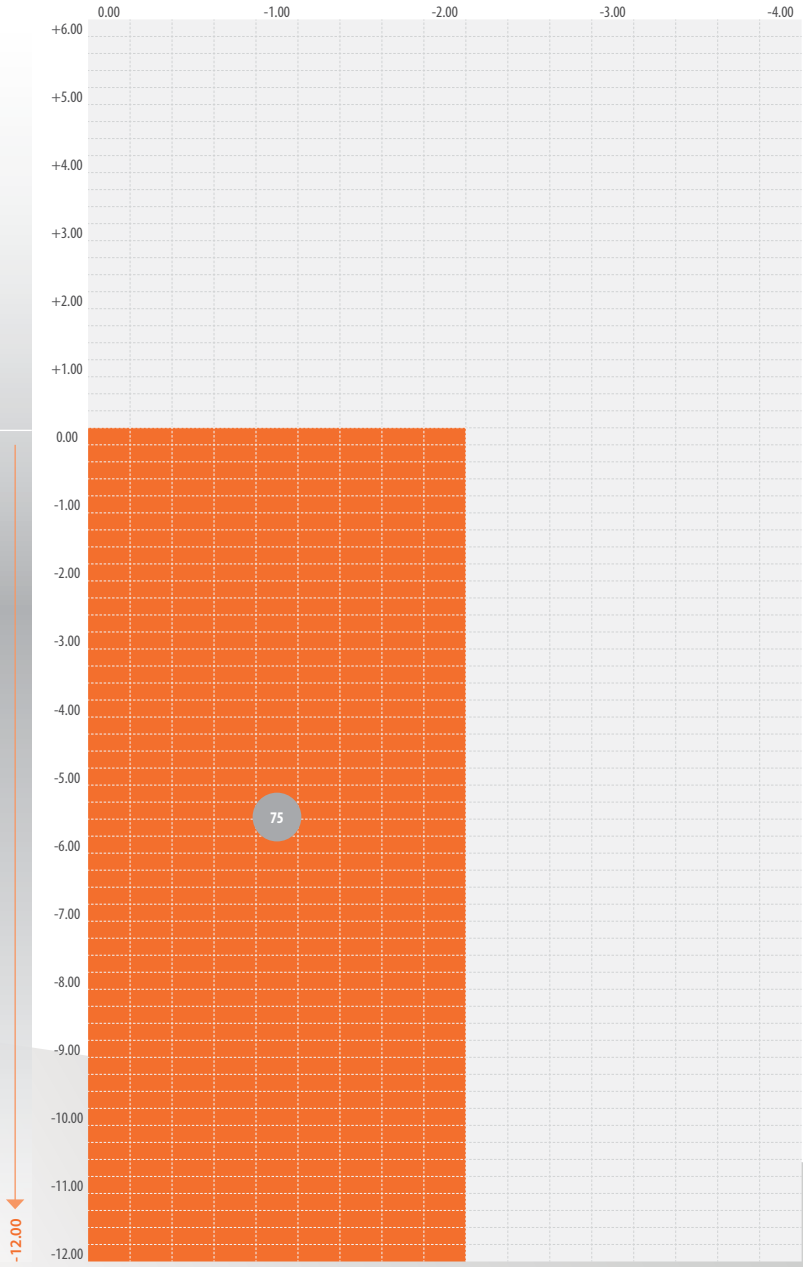

1.67

MR-7 ASPHERIC HI-INDEX UV400 FINISHED PRE-TINTED POWER SUN LENS -75MM

RANGE KEY

-75MM

TECHNICAL INFORMATION

-  Material **MR-7**
-  Refractive Index **1.67**
-  UV Cut **400**
-  Abbe Value **31**
-  Specific Gravity **1.36**
-  Aspheric Lens **✓**

COLORS AVAILABLE

Grey	Brown	G15
		

COATING AVAILABLE

 UC	 MR AuNaturel
 HC	 MR GraniTe
 HMC	 MR ClarityAR