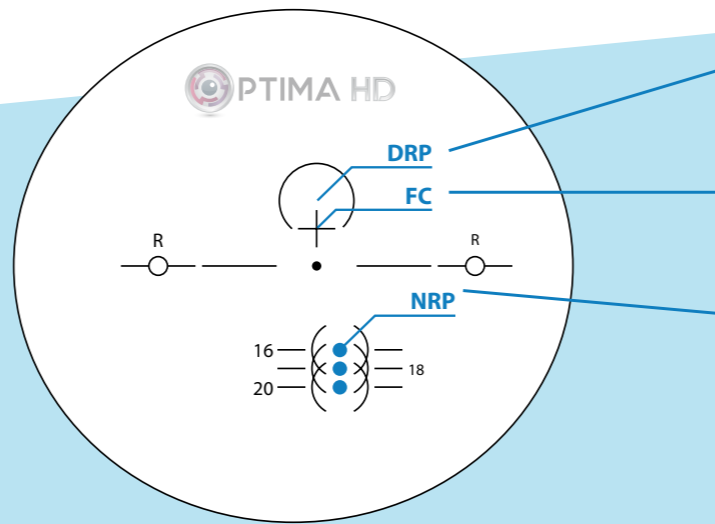

DRP DISTANCE REFERENCE POINT
Reference point for far diopter measurement

FC FITTING CROSS
Fitting cross position marks the pupil center position

NRP NEAR REFERENCE POINT
Reference point for near diopter measurement

VISUAL PROFILE

Width of visual field for far vision	★★★★☆
Width of visual field for intermediate vision	★★★★☆
Width of visual field for near vision	★★★★★

MHF'S

Minimum fitting height available in 16/18/20 mm

Our Progressive Optima HD design can be ordered with Individual parameters.

FITTING NOTE

Align the fitting cross at the pupil center. For an appropriate choice of diameter and minimum mounting height, the suitable centering charts should be used.

The Optima HD progressive design fits in many different models and frame styles.

SPECIAL REQUESTS

- Prism up to 5D
- Decentration
- PreCalc

RANGE & AVAILABILITY

Please refer to page 34 for complete range and availability.