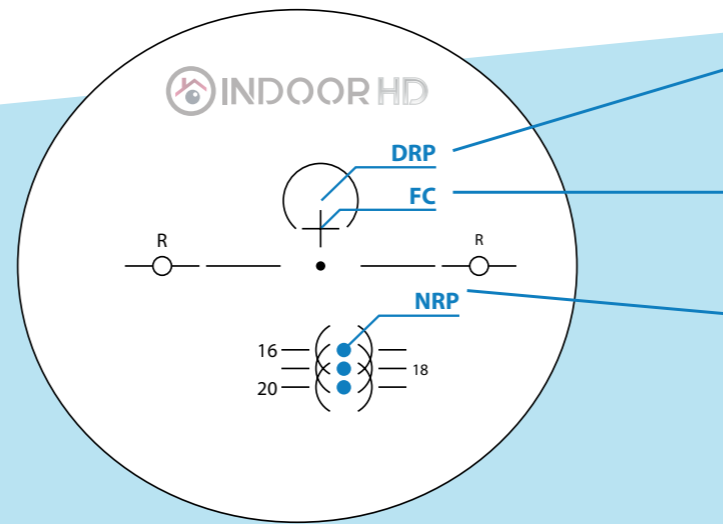

INDOOR HD

Wide near zone for reading, using computer and indoor activities.

Indoor HD is a model of progressive lenses suitable for activities in interiors. It has a wide visual field for near distances and offers maximum comfort for work in close spaces.

DRP
DISTANCE REFERENCE POINT
Reference point for far diopter measurement

FC
FITTING CROSS
Fitting cross position marks the pupil center position

NRP
NEAR REFERENCE POINT
Reference point for near diopter measurement

VISUAL PROFILE

Width of visual field for far vision	★ ★ ★ ☆ ☆
Width of visual field for intermediate vision	★ ★ ★ ★ ☆
Width of visual field for near vision	★ ★ ★ ★ ★

MHF'S

Minimum fitting height available in 16/18/20 mm

Our Progressive Indoor HD design can be ordered with Individual parameters.

FITTING NOTE

Align the fitting cross at the pupil center. For an appropriate choice of diameter and minimum mounting height, the suitable centering charts should be used.