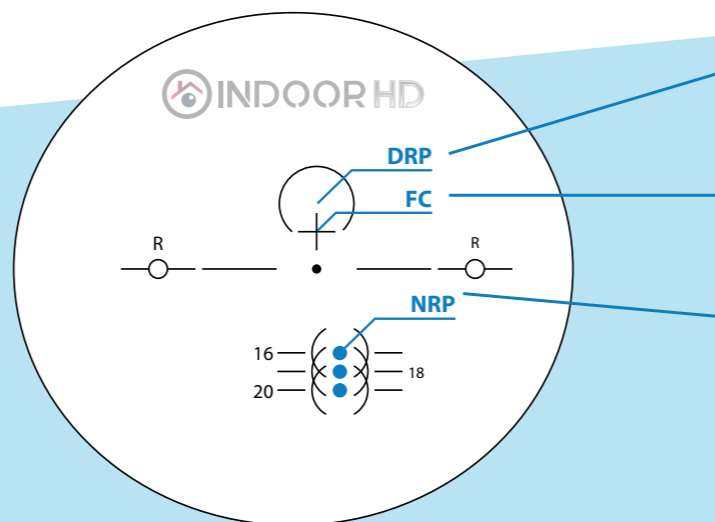

INDOOR HD

Wide near zone for reading, using computer and indoor activities.

Indoor HD is a model of progressive lenses suitable for activities in interiors. It has a wide visual field for near distances and offers maximum comfort for work in close spaces.

DRP
DISTANCE REFERENCE POINT
Reference point for far diopter measurement

FC
FITTING CROSS
Fitting cross position marks the pupil center position

NRP
NEAR REFERENCE POINT
Reference point for near diopter measurement

VISUAL PROFILE

Width of visual field for far vision	★ ★ ★ ☆ ☆
Width of visual field for intermediate vision	★ ★ ★ ★ ☆
Width of visual field for near vision	★ ★ ★ ★ ★

MHF'S

Minimum fitting height available in 16/18/20 mm

Our Progressive Indoor HD design can be ordered with Individual parameters.

FITTING NOTE

Align the fitting cross at the pupil center. For an appropriate choice of diameter and minimum mounting height, the suitable centering charts should be used.