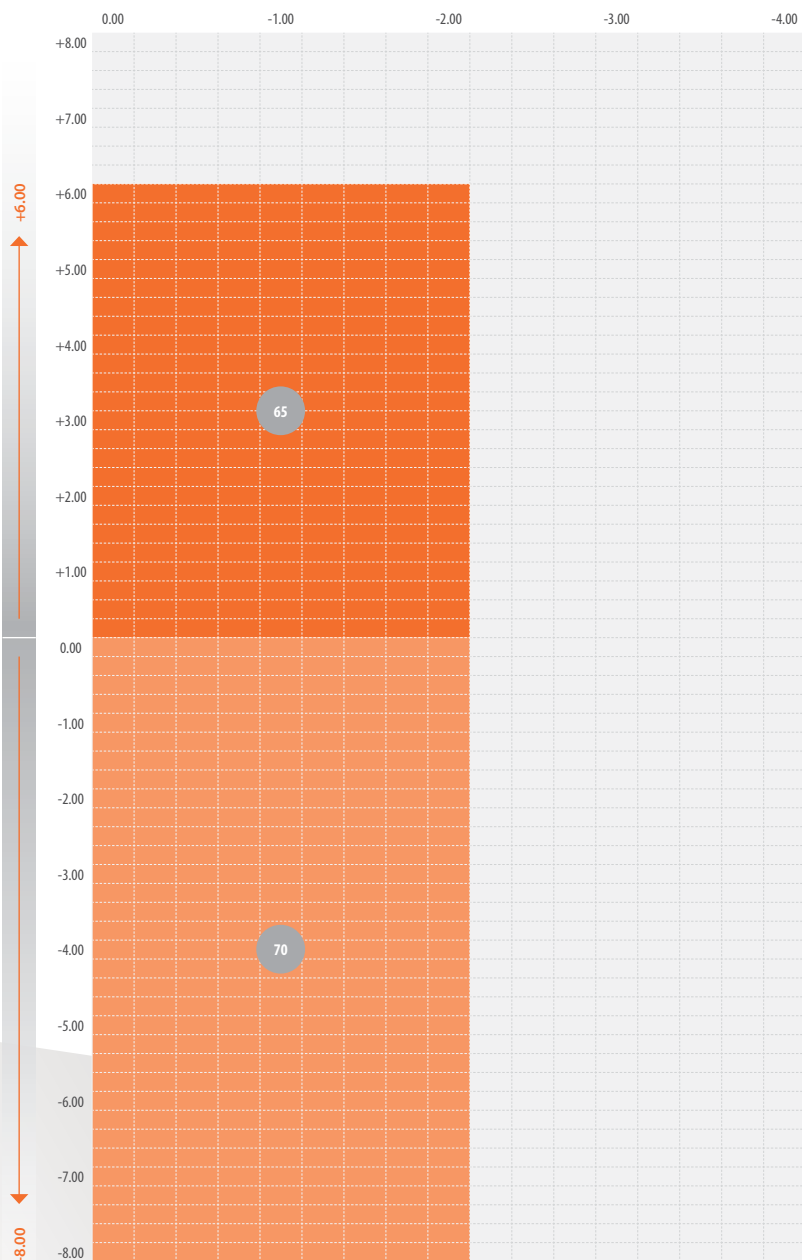

1.56

MID-INDEX UV400 FINISHED PRE-TINTED POWER SUN LENS +65MM/-70MM

RANGE KEY

+65MM	
-70MM	

TECHNICAL INFORMATION

	Material	KOC400
	Refractive Index	1.56
	UV Cut	400
	Abbe Value	37
	Specific Gravity	1.28
	Spheric Lens	✓

COLORS AVAILABLE

Grey	Brown	G15
		

COATING AVAILABLE