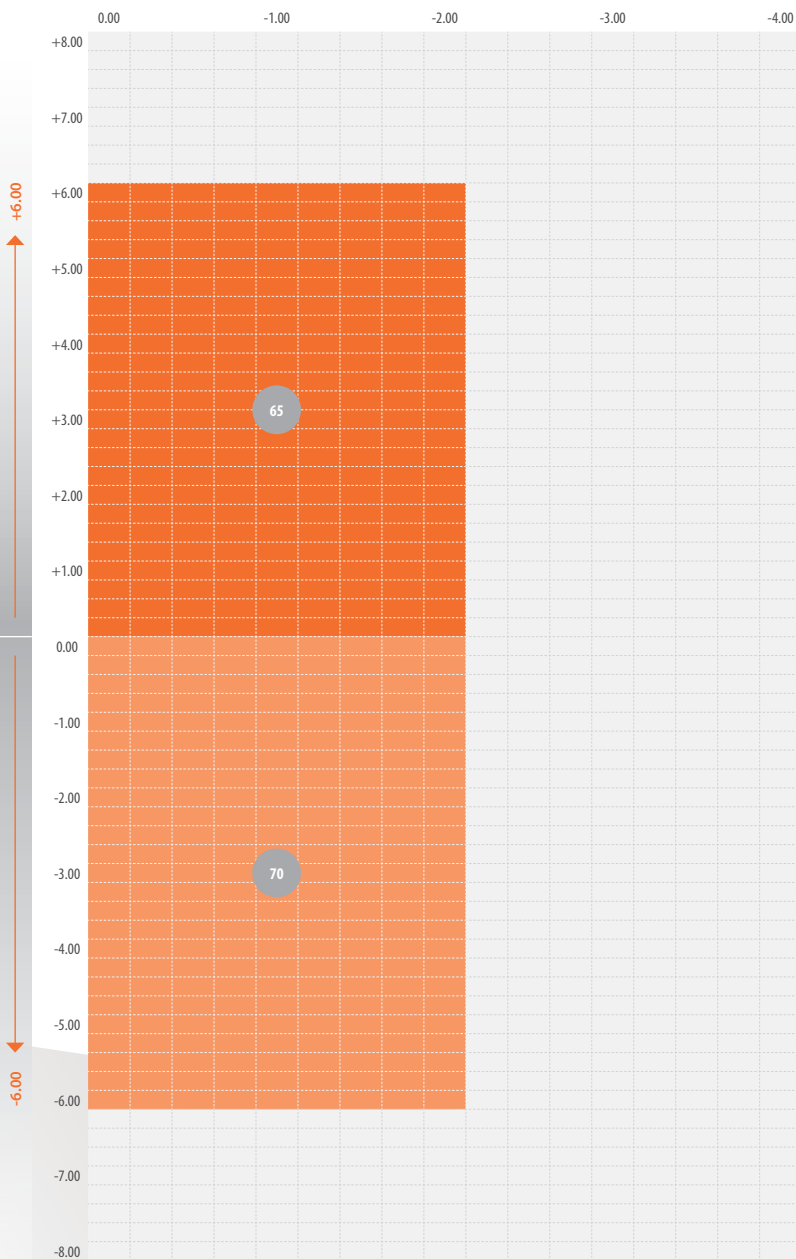

1.50

CR-39 UV400 FINISHED PRE-TINTED POWER SUN LENS +65MM/-70MM

### RANGE KEY

### TECHNICAL INFORMATION

-  Material **PPG**
-  Refractive Index **1.499**
-  UV Cut **400**
-  Abbe Value **58**
-  Specific Gravity **1.32**
-  Spheric Lens **✓**