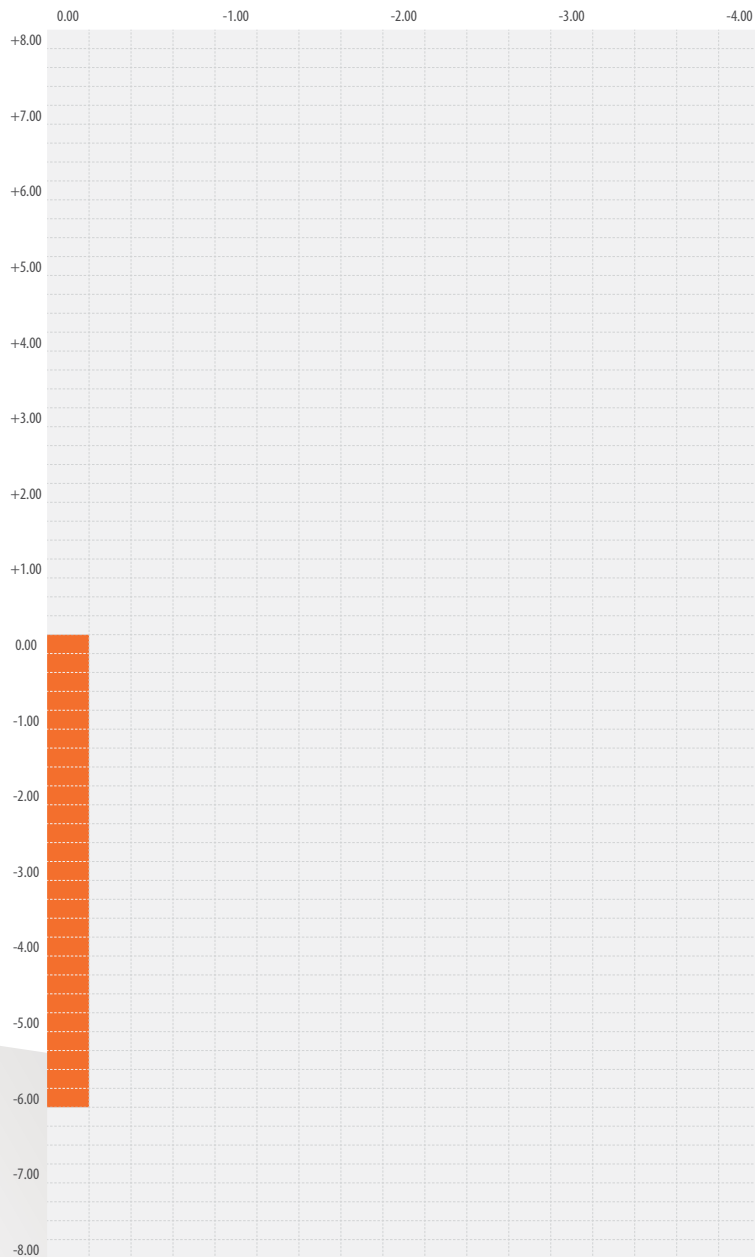

1.50

CR-39 UV400 FINISHED POLARIZED POWER SUN LENS -75MM

**RANGE KEY**

**TECHNICAL INFORMATION**

-  Material PPG
-  Refractive Index 1.499
-  UV Cut 400
-  Abbe Value 58
-  Specific Gravity 1.32
-  Spheric Lens ✓

**COLORS AVAILABLE**

Grey	Brown	G15
		

**COATING AVAILABLE**

 UC	 AuNaturel
 HC	 GraniTe
 HMC	 ClarityAR